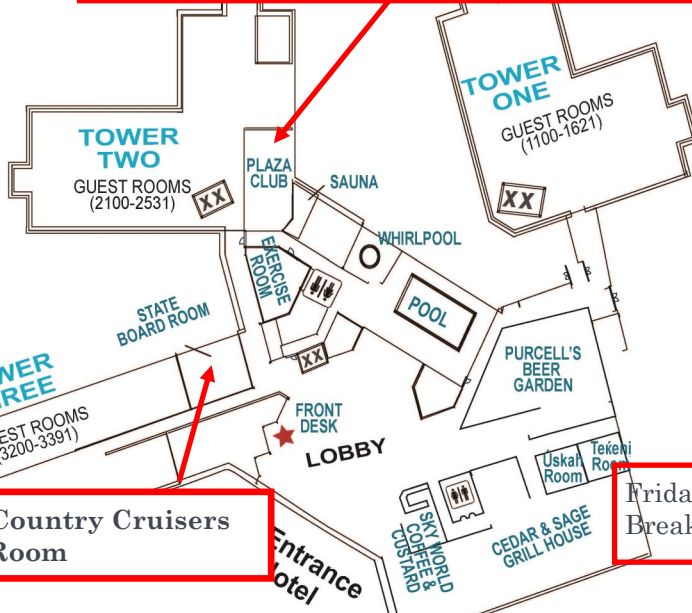

Directional Map - Radisson Hotel & Convention Center

RADISSON HOTEL & CONFERENCE CENTER GREEN BAY

HOTEL PARKING

Hospitality Room-Brown County-Friday
Hospitality Room-Kewaunee County-Saturday
Plaza Club

RAMP PARKING (6 floors)

Hospitality Room-Cross Country Cruisers
State Board Room

Friday Night Mixer
Breakfast Buffet

HOTEL PARKING

KAOS Hall Games

AWSC Panel

GREAT LAKES COMPLEX

Registration

KAOS Silent Auction

ASRC Panel

IROQUOIS COMPLEX

Casino Entrance

THREE CLANS BALLROOM

Annual Meeting
Social Hour
Banquet